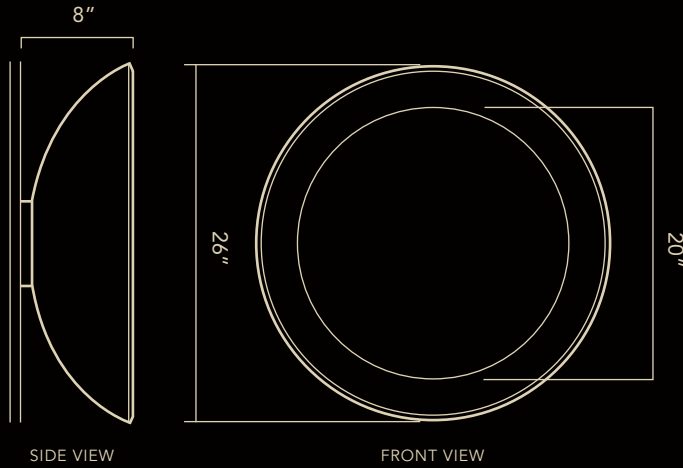

FULL MOON MIRRORS

COSMIC BURST

AQUA LUNA

Item #	Style
AB8916.81	Alchemy Mosaic
AB8917.81	Cosmic Burst
AB8918.81	Terra Nova
AB8950.81	Aqua Luna
AB8941.81	Pure Gold
AB8942.81	Platinum