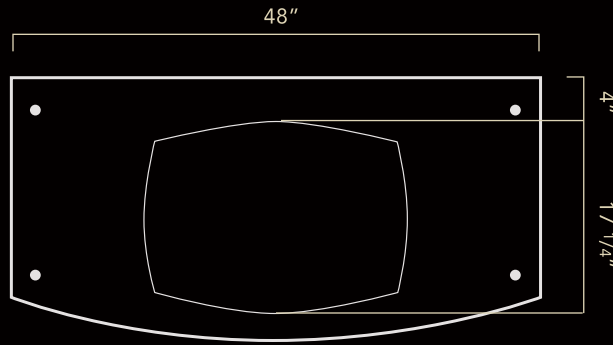

INTEGRAL GLASS SINKS & COUNTERTOPS