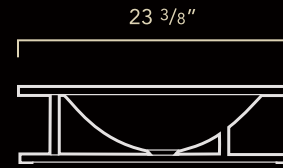

SIDE VIEW

Item #	Style
AB1416.81	Alchemy Mosaic
AB1417.81	Cosmic Burst
AB1418.81	Terra Nova
AB1450.81	Aqua Luna
AB1441.81	Pure Gold
AB1442.81	Platinum

Call an authorized Alchemy showroom for pricing and custom quotes.

The Alchemy Integral Glass Sink and Countertop is made to order, either as a custom or 48" standard configuration (shown). Submit custom specifications for a quote at an authorized Alchemy showroom. Includes mirror and sink supports. Please allow 6-8 weeks for delivery.

Vanity cabinet sold separately; call for information.