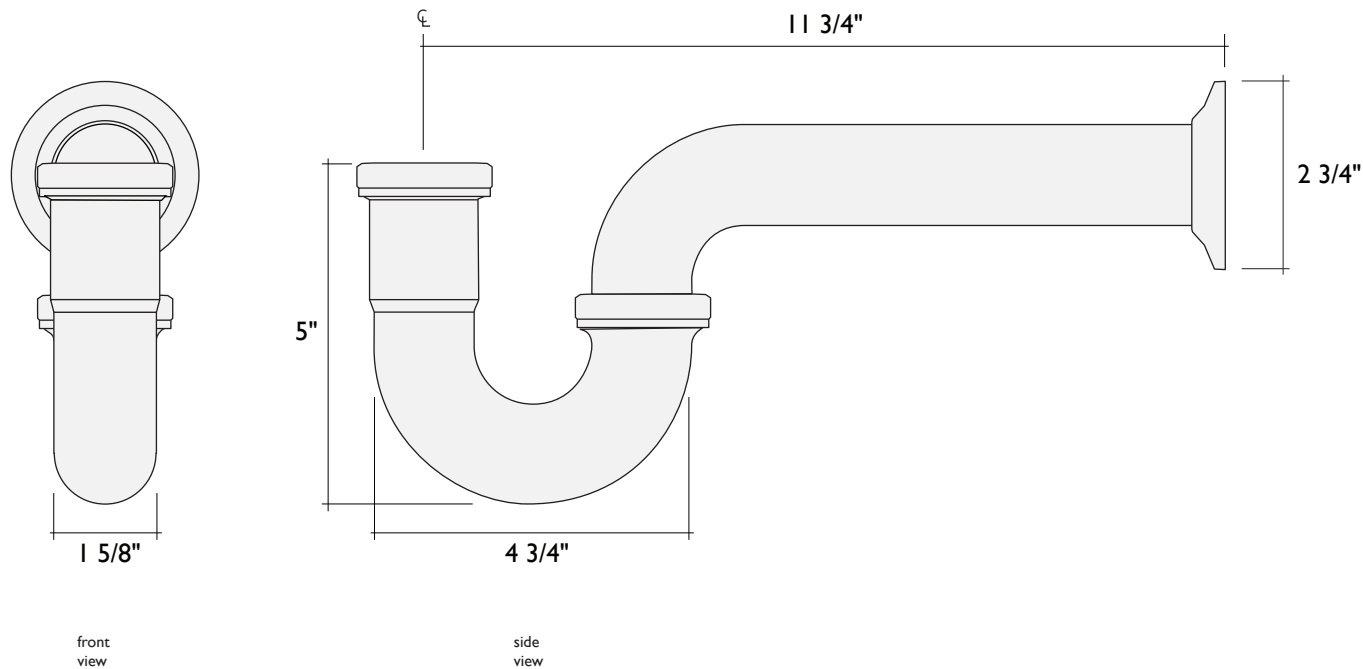

SPECIFICATIONS: P-TRAPS (AMERICAN):

P-TRAP

ITEM NUMBERS:

Plated
P-Traps

AB6686.01	Raw
AB6686.11	Polished Chrome
AB6686.12	Satin Chrome
AB6686.21	Polished Brass
AB6686.22	Satin Brass
AB6686.23	Antique Brass
AB6686.31	Polished Nickel
AB6686.32	Satin Nickel
AB6686.33	Antique Nickel
AB6686.43	Antique Copper
AB6686.51	Polished Gold
AB6686.52	Satin Gold
AB6686.64	Oil-Rubbed Bronze
AB6686.65	Verde

NOTES: P-Traps are 1-1/2" ID at the input and output, however a bushing allows a watertight seal with the 1-1/4" diameter tailpieces of Alchemy's drain assemblies. P-Traps include the brass P-section, brass return tube, 2 nylon bushings, 2 brass nuts and brass wall flange. All Brass parts are plated to desired finish (unless ordered in raw finish). A deeper bell flange is available as an option. P-Traps are also available in a 1-1/4" x 1-1/4" configuration for UK plumbing standards.

ALCHEMY
GLASS & LIGHT
www.alchemyglass.com