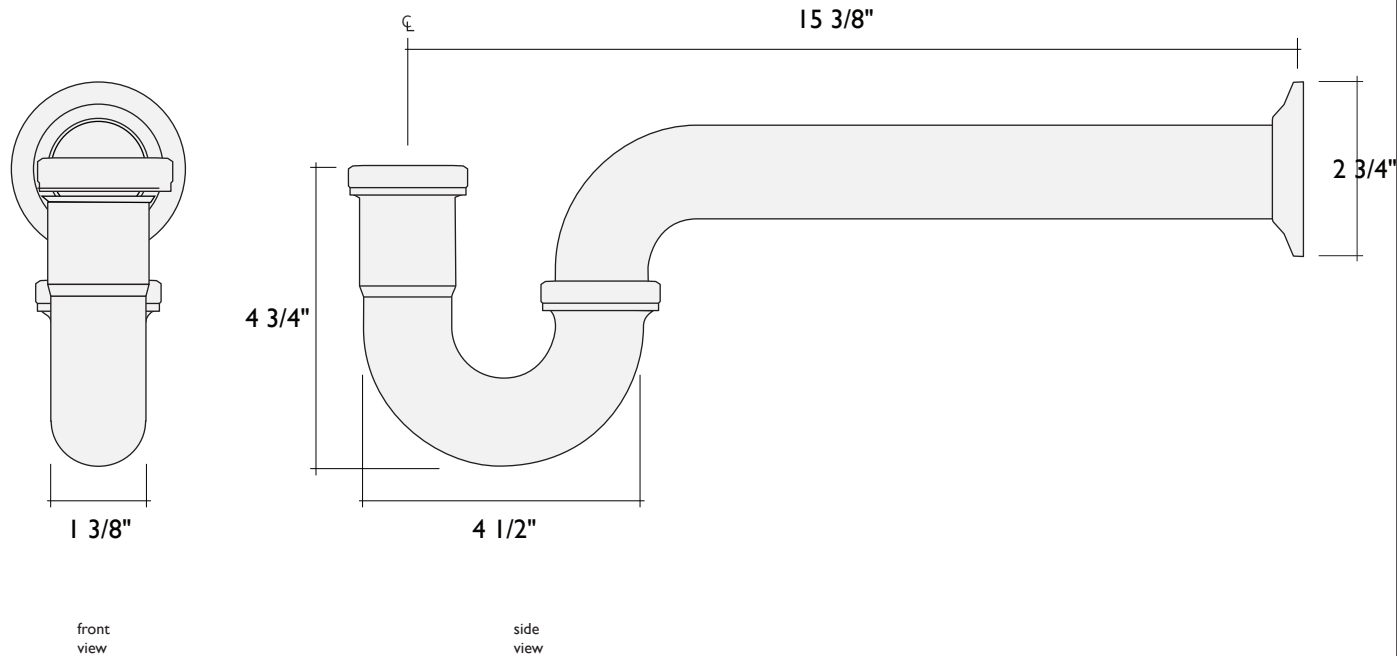

SPECIFICATIONS: P-TRAPS (UK):

UK P-TRAP

ITEM NUMBERS:

UK
Plated
P-Traps

- AB6687.01 Raw
- AB6687.11 Polished Chrome
- AB6687.12 Satin Chrome
- AB6687.21 Polished Brass
- AB6687.22 Satin Brass
- AB6687.23 Antique Brass
- AB6687.31 Polished Nickel
- AB6687.32 Satin Nickel
- AB6687.33 Antique Nickel
- AB6687.43 Antique Copper
- AB6687.51 Polished Gold
- AB6687.52 Satin Gold
- AB6687.64 Oil-Rubbed Bronze
- AB6687.65 Verde

NOTES: P-Traps are 1-1/4" ID at the input and output. P-Traps include the brass P-section, brass return tube, 1 bushing, 2 brass nuts and brass wall flange. All Brass parts are plated to desired finish (unless ordered in raw finish). P-Traps are also available in a 1-1/2" x 1-1/2" configuration for US plumbing standards.

ALCHEMY
GLASS & LIGHT
www.alchemyglass.com